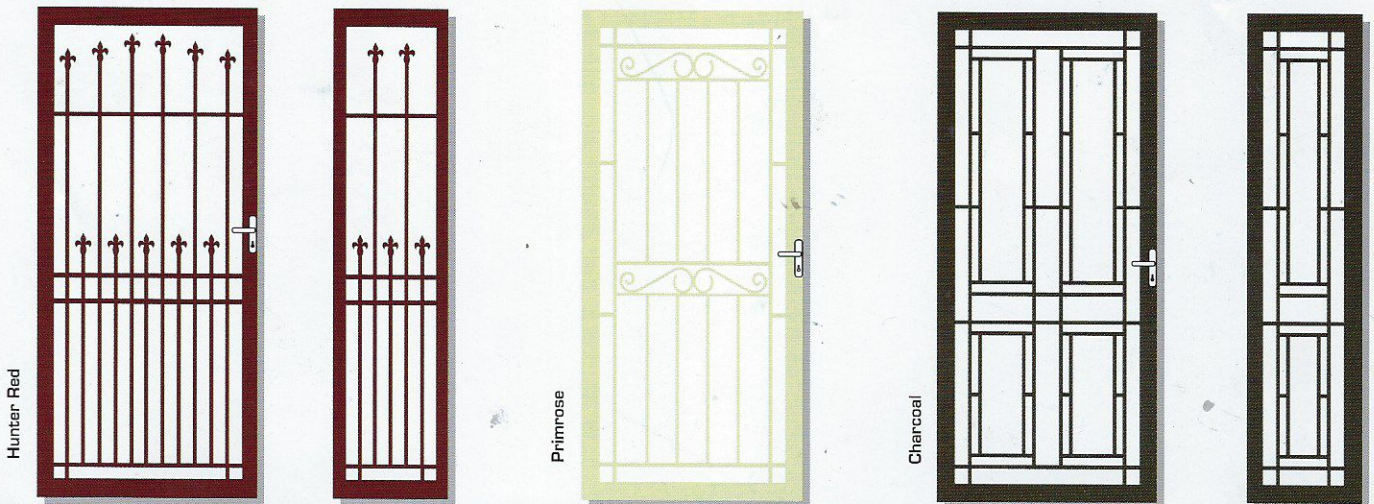

HERITAGE COLLECTION

OPTIONAL SECURITY BARS AVAILABLE ON PARKVILLE COLLECTION AS ILLUSTRATED ON PARKVILLE 1

WHEN ORDERING THE PARKVILLE RANGE WITH SECURITY BARS ADD THE /SB CODE

THE PARKVILLE 3 HAS SECURITY BARS IN THE BOTTOM SECTION ONLY

PARKVILLE 1/SB

PARKVILLE 2

PARKVILLE 3

PARKVILLE 4

BENDIGO

BENDIGO S/P

SEAFORD

MELTON

MELTON S/P

SIDE PANELS OPTIONAL

YARRA GLEN

BALLARAT

MONTROSE

MONTROSE S/P

Upgrade at a minimal cost with Steel & Aluminium combination security doors providing strength, balance & Value. All doors are Powder coated over a Zinc Plated base using high quality Dulux powders.