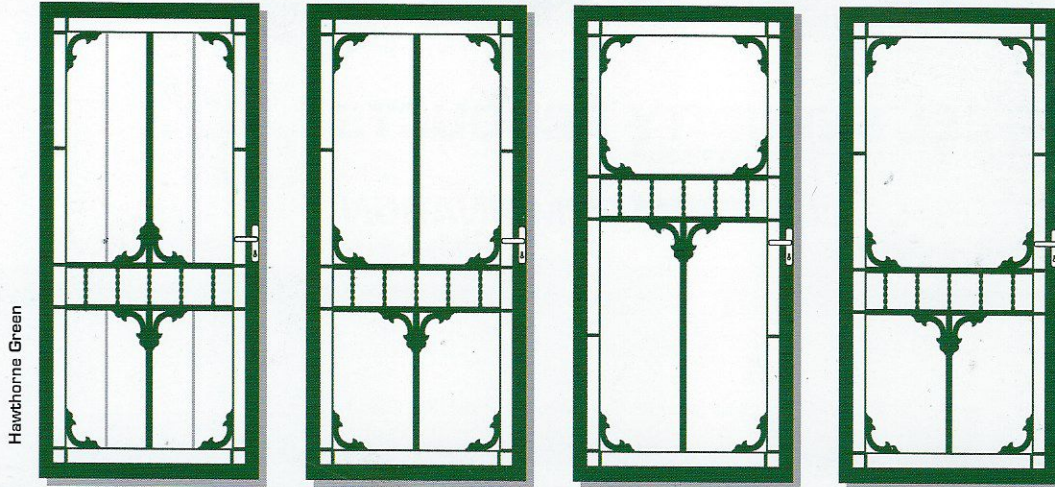

HERITAGE COLLECTION

OPTIONAL SECURITY BARS AVAILABLE ON PARKVILLE COLLECTION AS ILLUSTRATED ON PARKVILLE 1

WHEN ORDERING THE PARKVILLE RANGE WITH SECURITY BARS ADD THE /SB CODE

THE PARKVILLE 3 HAS SECURITY BARS IN THE BOTTOM SECTION ONLY

PARKVILLE 1/SB

PARKVILLE 2

PARKVILLE 3

PARKVILLE 4

BENDIGO

BENDIGO S/P

SEAFORD

MELTON

MELTON S/P

SIDE PANELS OPTIONAL

YARRA GLEN

BALLARAT

MONTROSE

MONTROSE S/P

Upgrade at a minimal cost with Steel & Aluminium combination security doors providing strength, balance & Value. All doors are Powder coated over a Zinc Plated base using high quality Dulux powders.