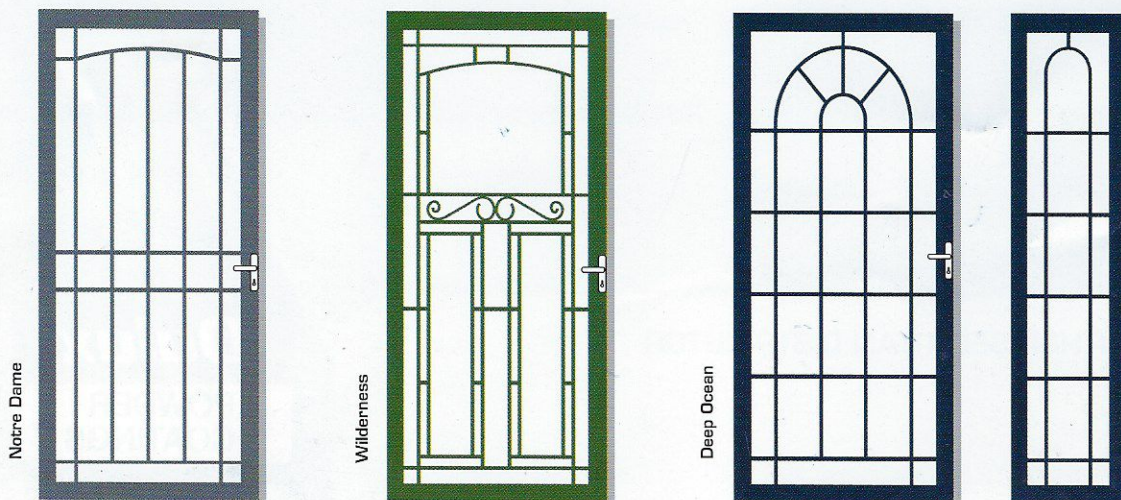

HERITAGE COLLECTION

OPTIONAL SECURITY BARS AVAILABLE ON PARKVILLE COLLECTION AS ILLUSTRATED ON PARKVILLE 1

WHEN ORDERING THE PARKVILLE RANGE WITH SECURITY BARS ADD THE /SB CODE

THE PARKVILLE 3 HAS SECURITY BARS IN THE BOTTOM SECTION ONLY

PARKVILLE 1/SB

PARKVILLE 2

PARKVILLE 3

PARKVILLE 4

BENDIGO

BENDIGO S/P

SEAFORD

MELTON

MELTON S/P

SIDE PANELS OPTIONAL

YARRA GLEN

BALLARAT

MONTROSE

MONTROSE S/P

Upgrade at a minimal cost with Steel & Aluminium combination security doors providing strength, balance & Value. All doors are Powder coated over a Zinc Plated base using high quality Dulux powders.