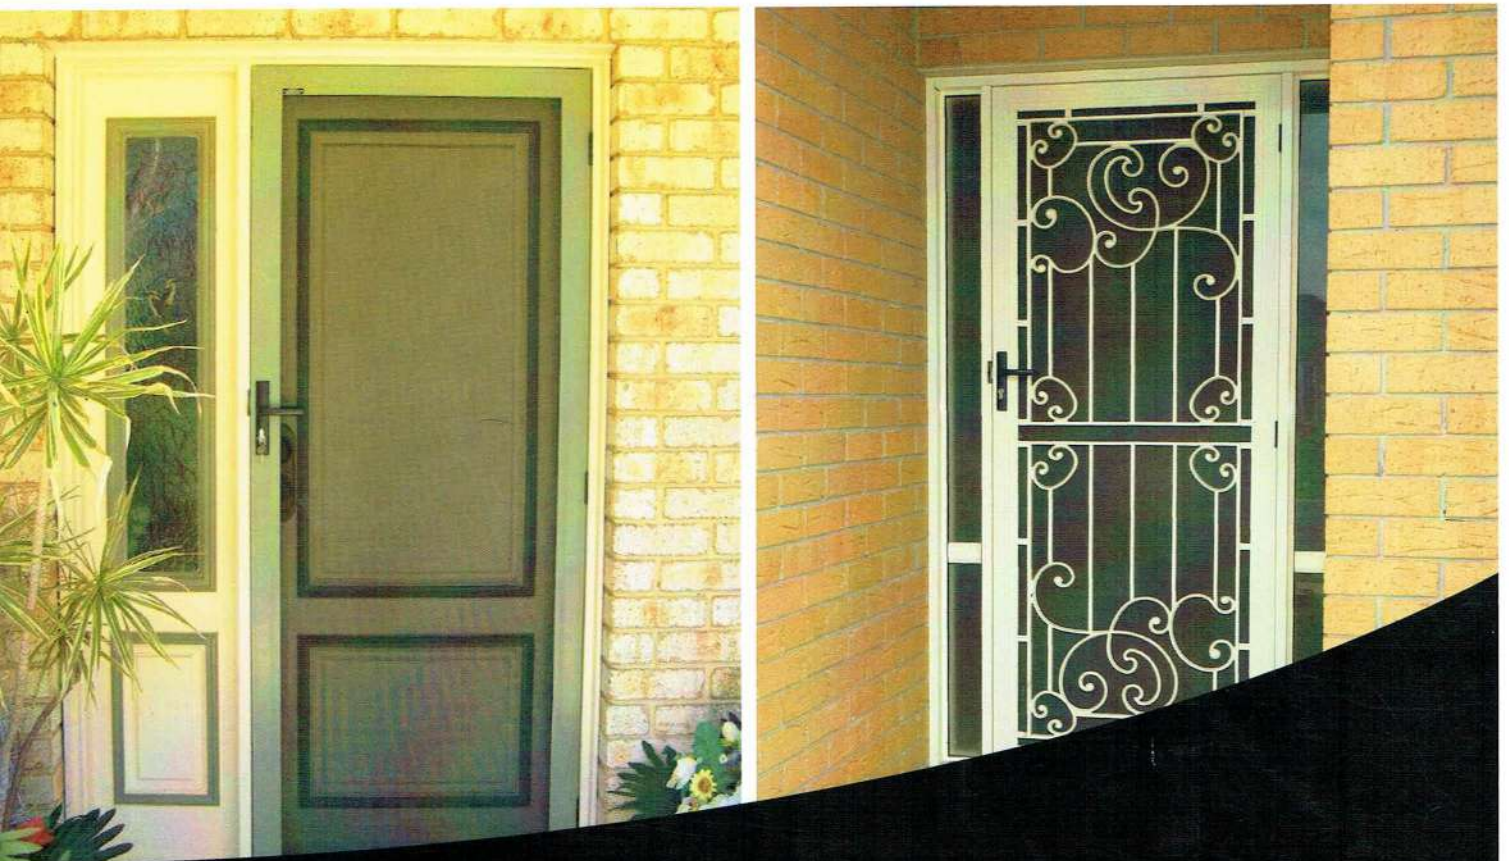

THE SECURITY DOOR **SPECIALISTS**